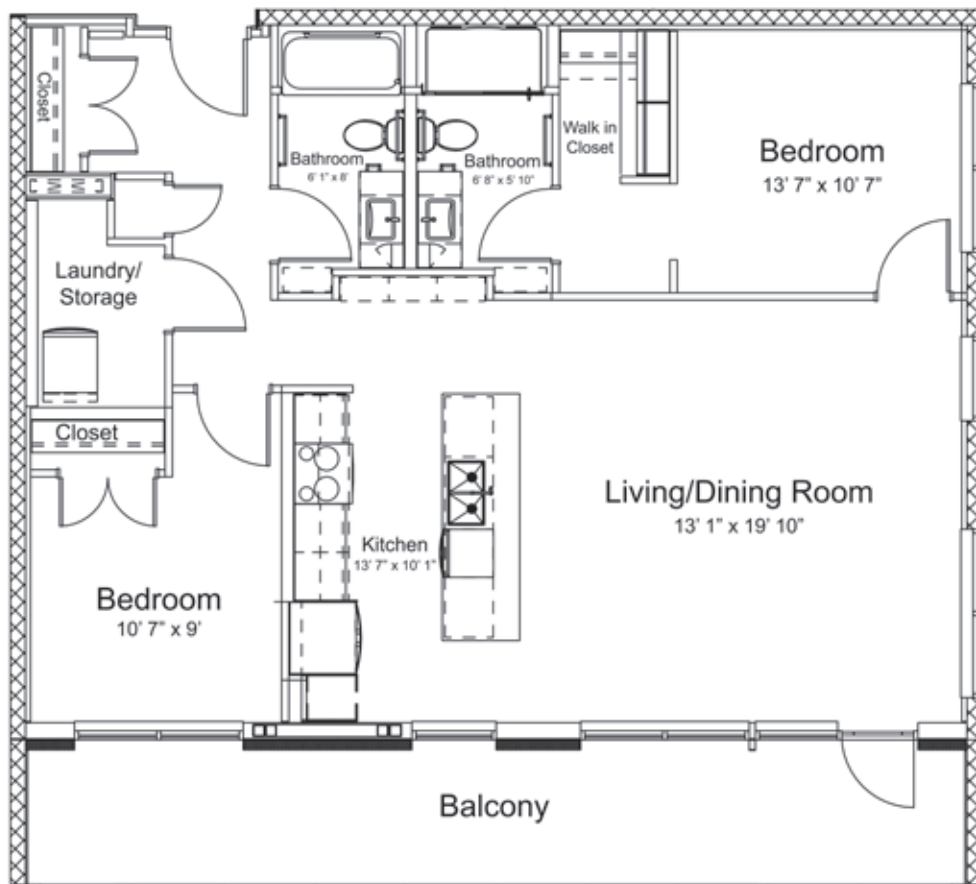

2 Bedroom (Type 2D)

1188 sq. ft.*

* square footage includes balcony

LIFE TAILORED
TO YOU

Taylor Eddie
inquire@tayloredie.ca
T: (204) 229-0226