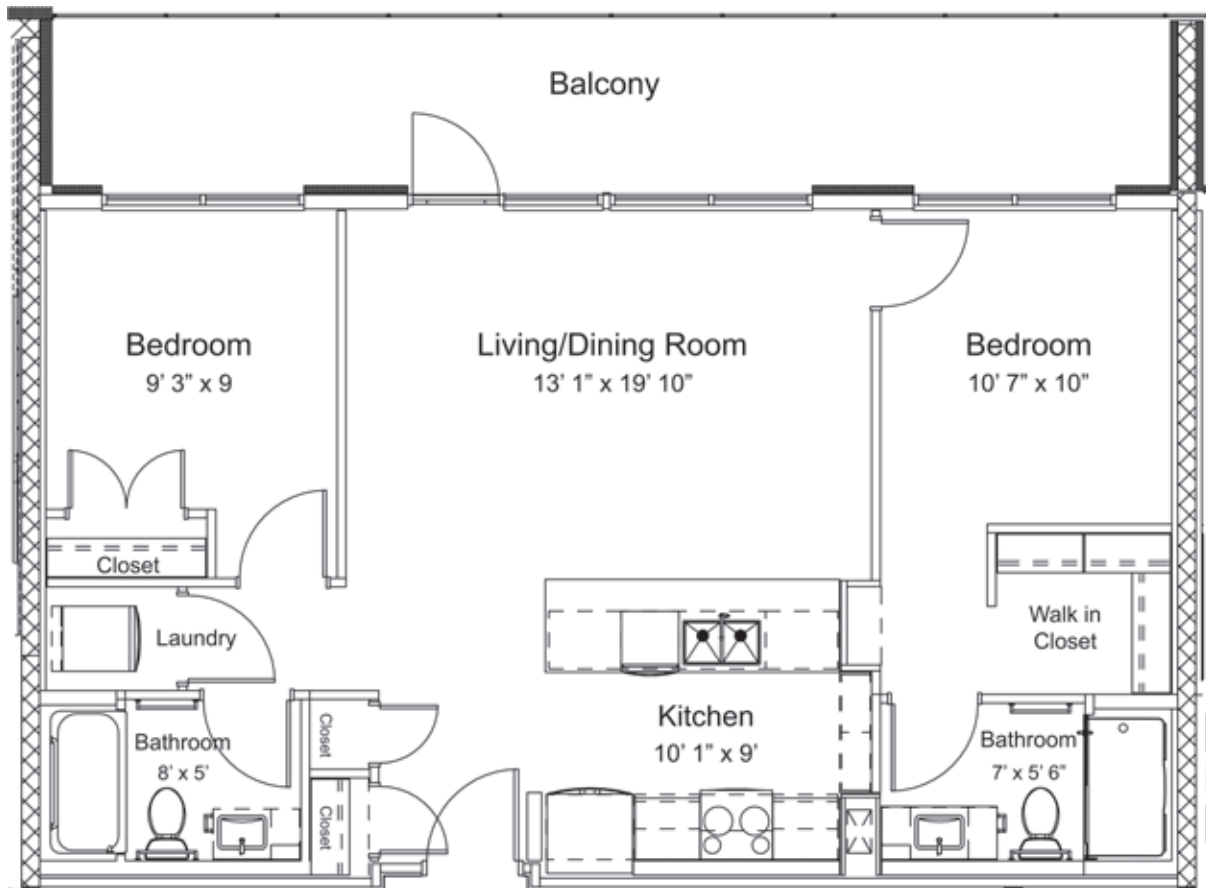

# 2 Bedroom (Type 2C)

960 sq. ft.\*

\* square footage includes balcony

LIFE TAILORED  
TO YOU

**Taylor Eddie**  
inquire@tayloredie.ca  
T: (204) 229-0226