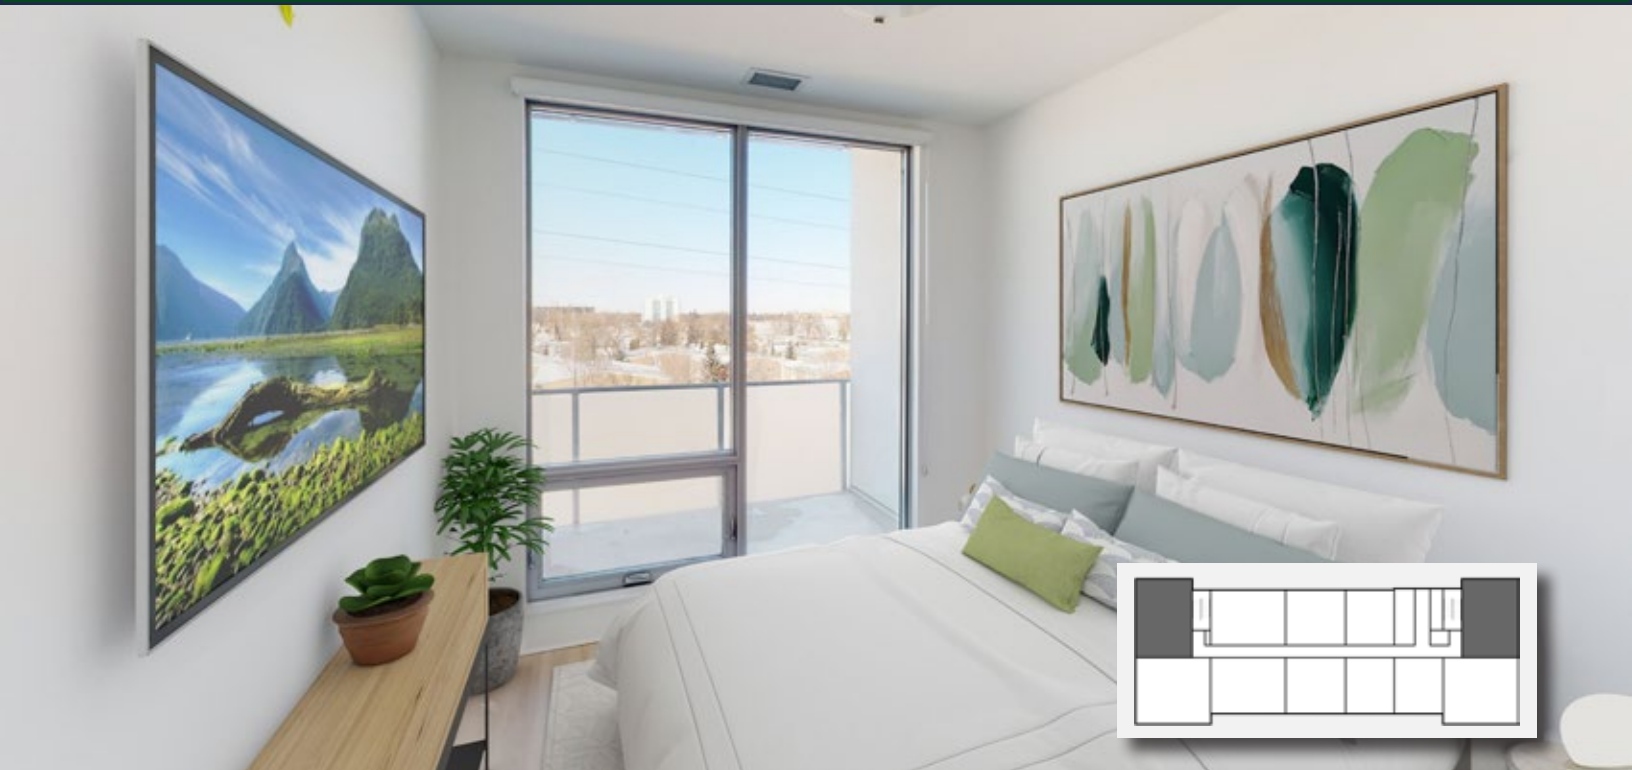

# 2 Bedroom (Type 2B)

1088 sq. ft.\*

\* square footage includes balcony