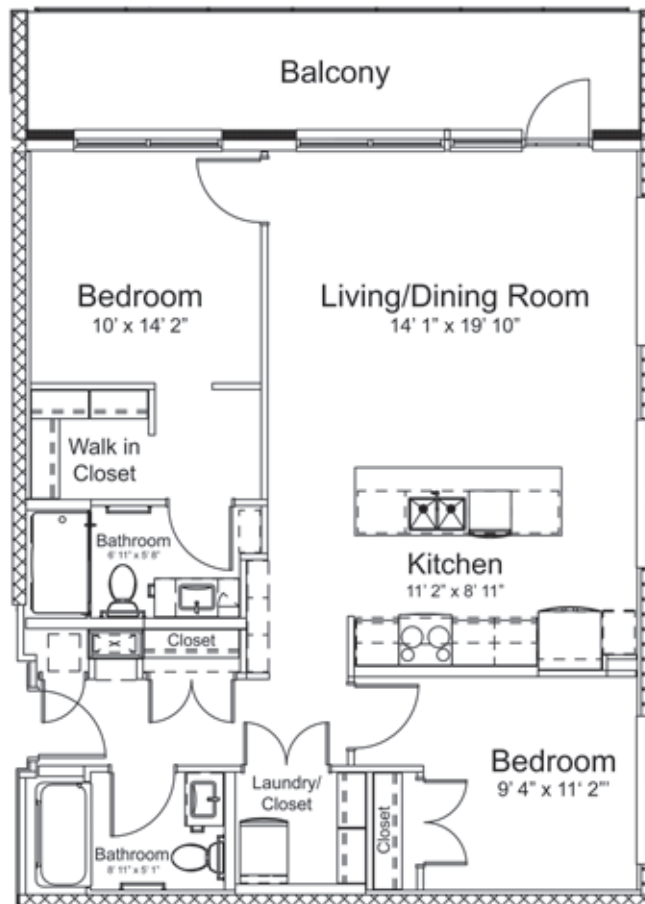

# 2 Bedroom (Type 2B)

1088 sq. ft.\*

\* square footage includes balcony