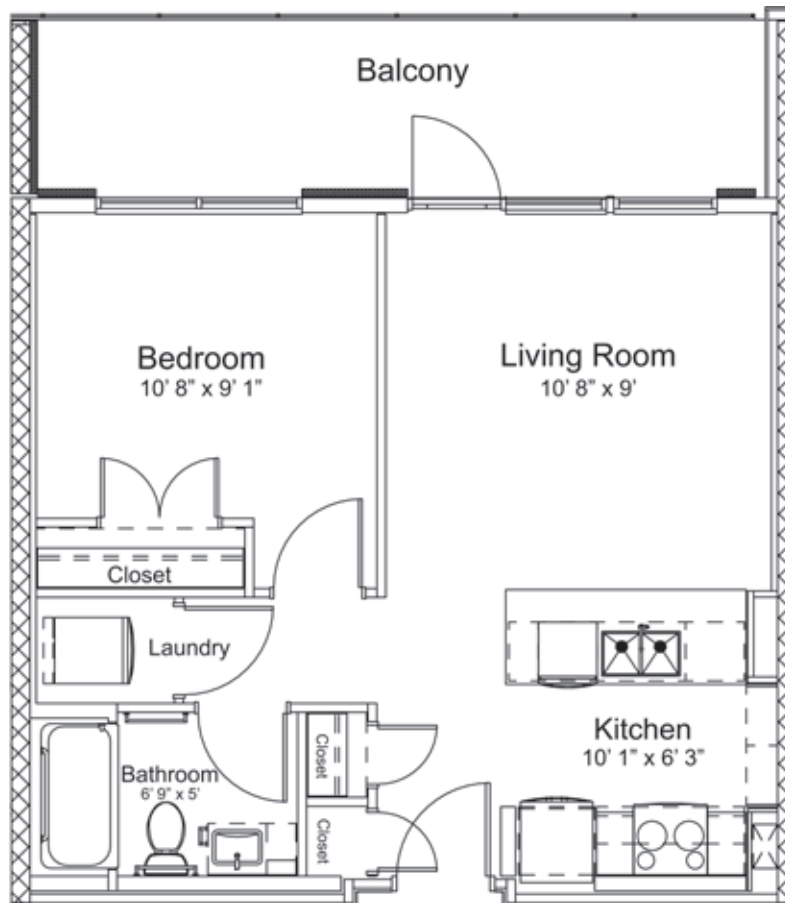

1 Bedroom (Type 1B)

624 sq. ft.*

* square footage includes balcony

LIFE TAILORED
TO YOU

Taylor Eddie
inquire@tayloredie.ca
T: (204) 229-0226