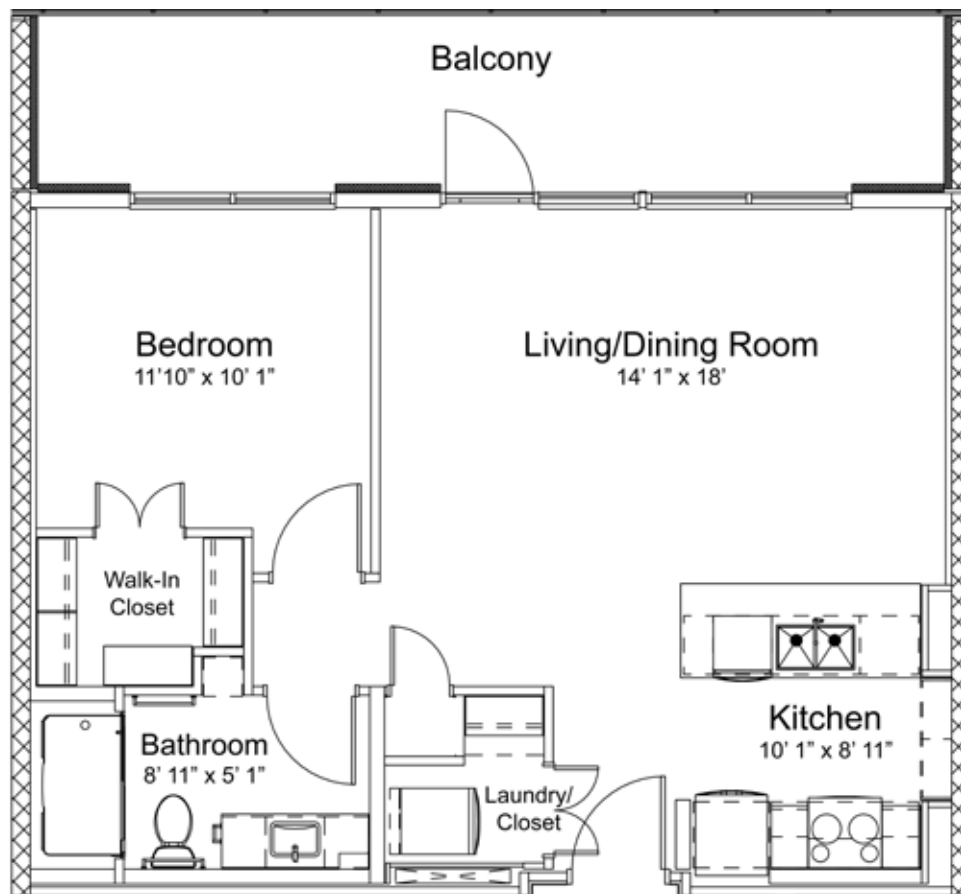

1 Bedroom (Type 1A)

768 sq. ft.*

* square footage includes balcony

LIFE TAILORED
TO YOU

Taylor Eddie
inquire@tayloredie.ca
T: (204) 229-0226