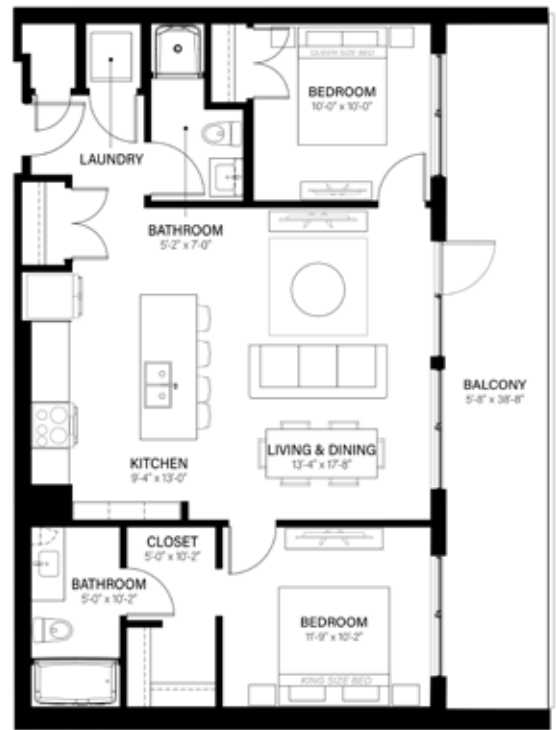

2 Bedroom (Type C2)

1,200 sq. ft.*

* square footage includes balcony