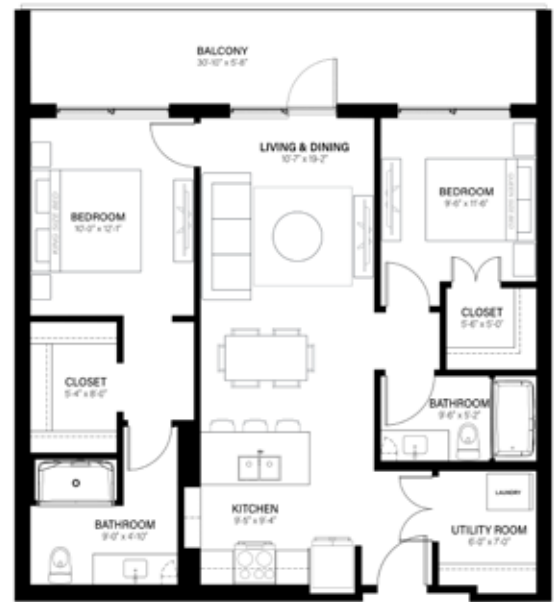

# 2 Bedroom (Type A)

1,152 sq. ft.\*

\* square footage includes balcony