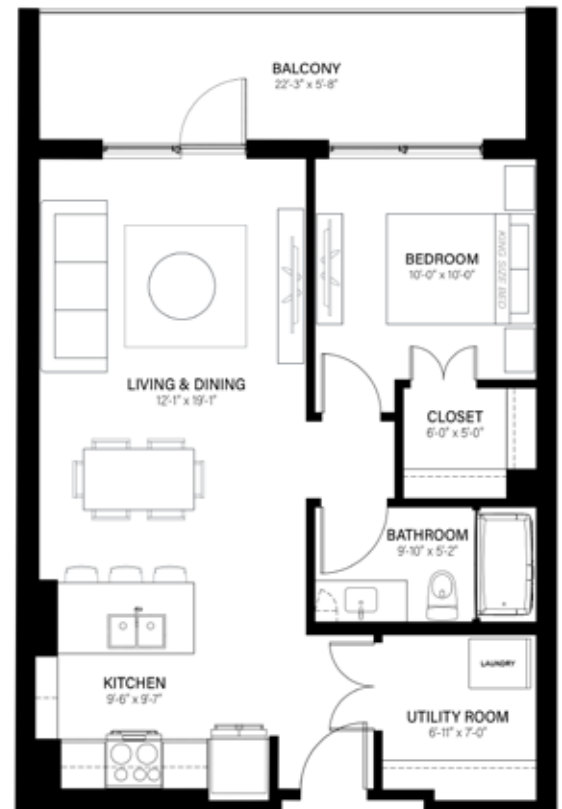

1 Bedroom (Type B3)

849 sq. ft.*

* square footage includes balcony