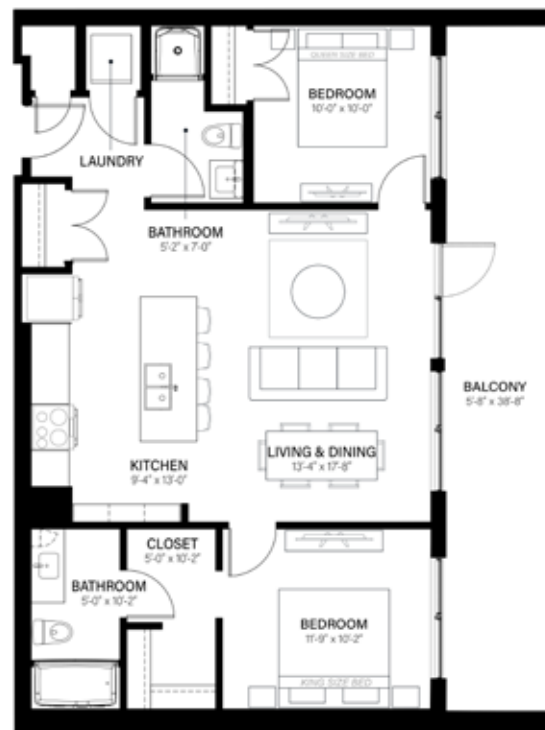

2 Bedroom (Type C2)

1,200 sq. ft.*

* square footage includes balcony