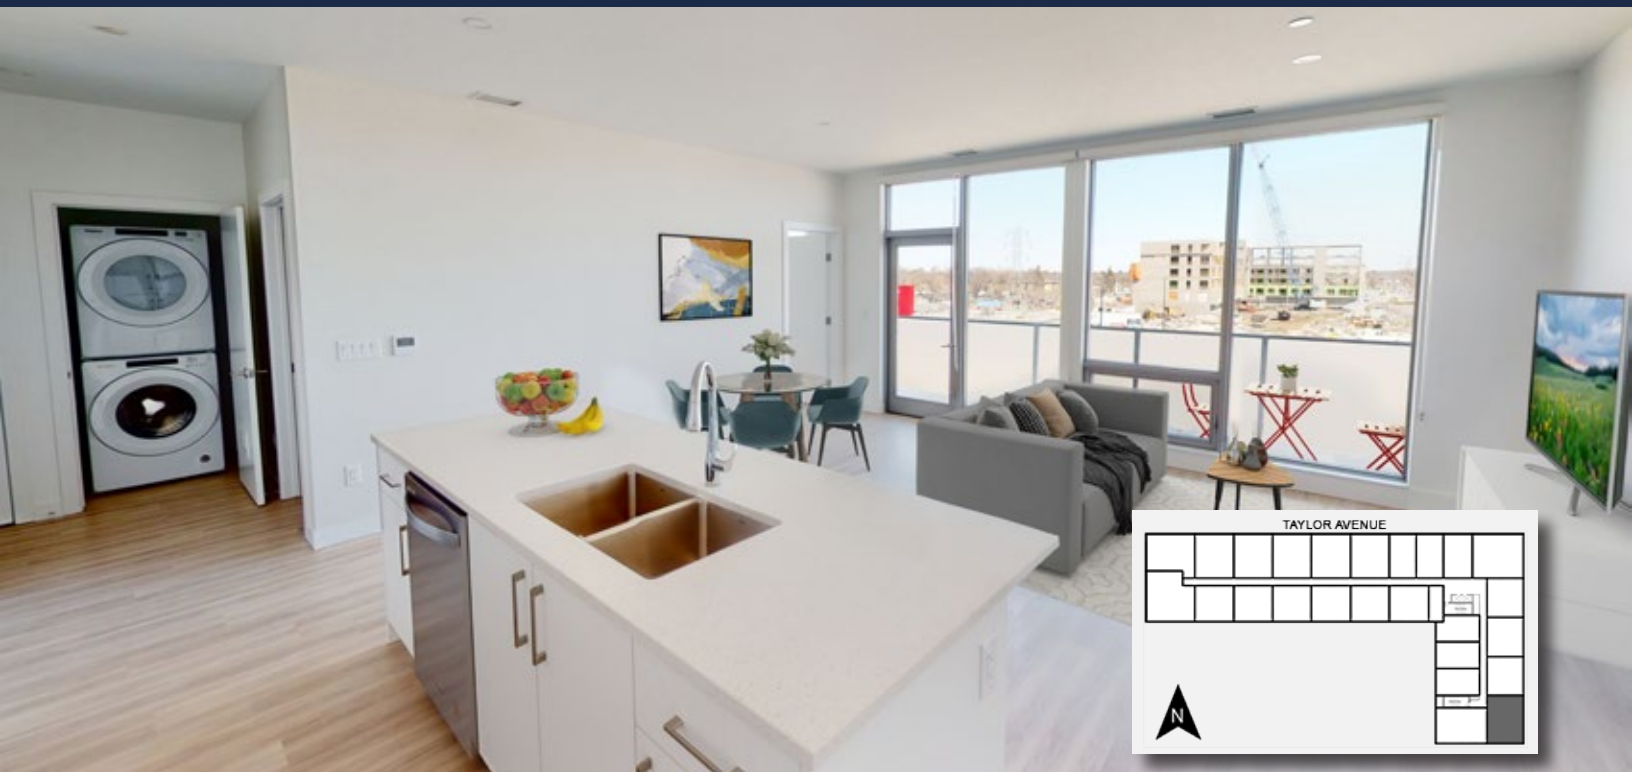

2 Bedroom (Type C2)

1,200 sq. ft.*

* square footage includes balcony