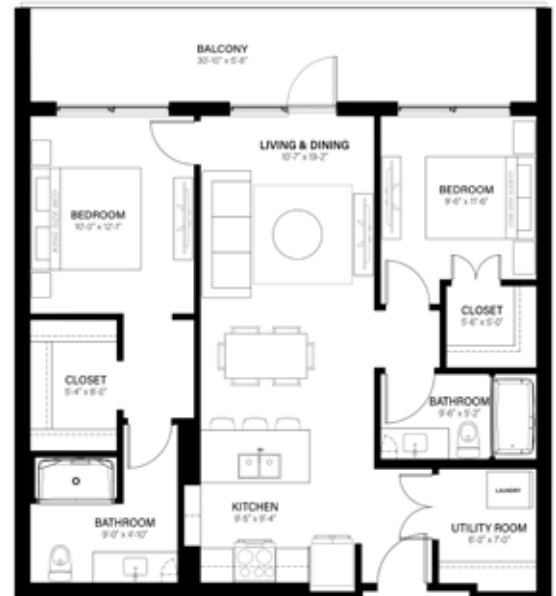

2 Bedroom (Type A)

1,152 sq. ft.*

* square footage includes balcony