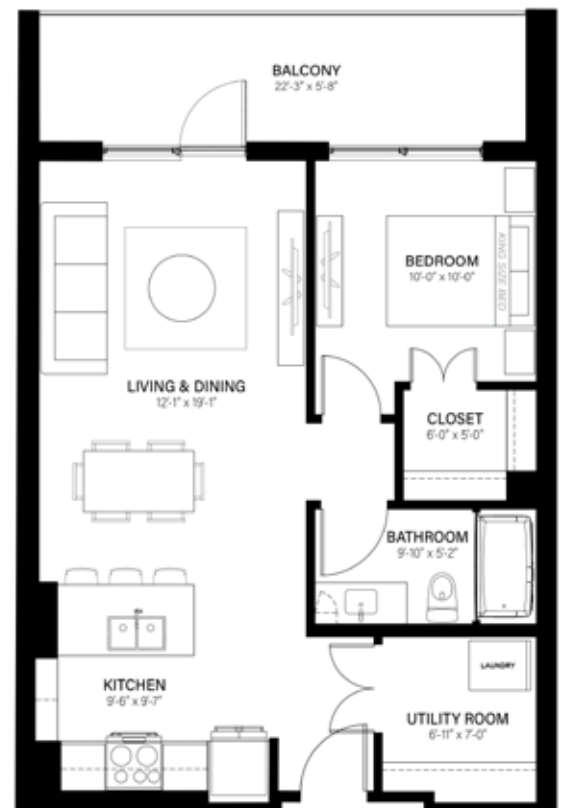

# 1 Bedroom (Type B3)

849 sq. ft.\*

\* square footage includes balcony