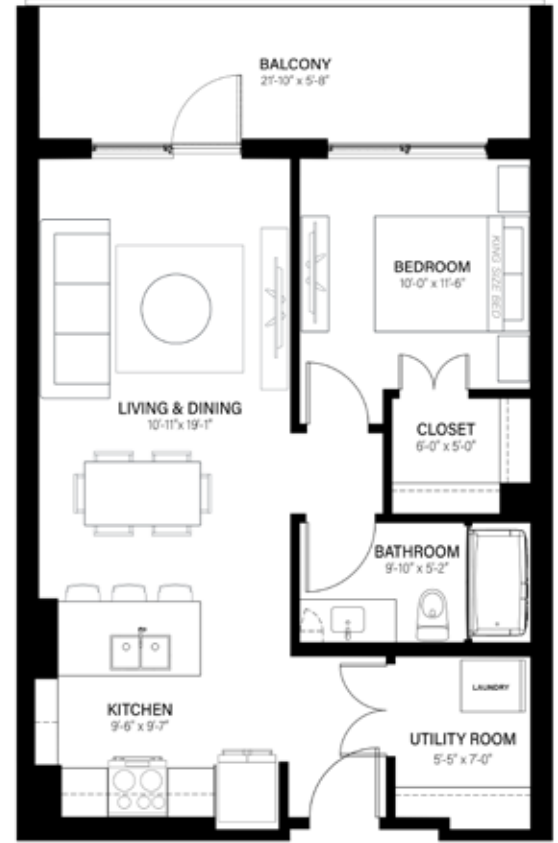

1 Bedroom (Type B2)

808 sq. ft.*

* square footage includes balcony